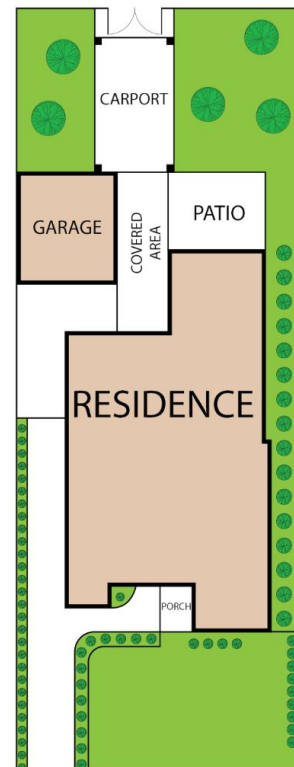

2208 22nd Street, Santa Monica 90405

TOTAL APPROX. FLOOR AREA 2,039 SQ.FT